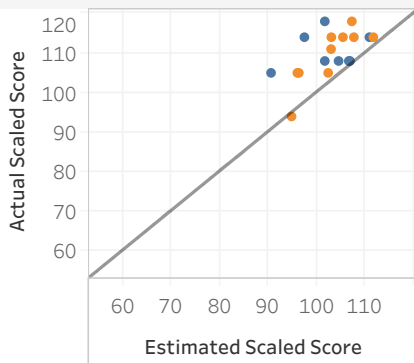

## Barns Green Primary School (9382038)

Total pupils	18
Pupils with KS1	18

	School Attainment	FFT 'National Attainment'	School Value Added*	Reading Scaled Score	Writing Scaled Score	Maths Scaled Score	GPS Scaled Score
% Expected standard+ (Re, Wr, Ma)	83%	70%	+29%	110	108	109	111
% Higher standard (Re, Wr, Ma)	22%	15%	+17%				
Average Scaled Score (Re, GPS, Ma)	109.8	106	+6.8				
Average Scaled Score (Re, Ma)	109.5	105	+6.8				
% Expected standard+ Reading	94%	79%	+24%				
% Higher standard Reading	50%	32%	+32%				
Scaled Score Reading	109.8	105	+7.4				
% Expected standard+ Writing	89%	76%	+23%				
% Higher standard Writing	22%	20%	+13%				
Scaled Score Writing	107.9	105	+5.0				
% Expected standard+ Maths	94%	78%	+30%				
% Higher standard Maths	44%	27%	+32%				
Scaled Score Maths	109.1	105	+6.2				
% Expected standard+ GPS	94%	76%	+27%				
% Higher standard GPS	44%	29%	+28%				
Scaled Score GPS	111.1	107	+7.2				

\* School VA is based on progress. It is not the difference between School & National attainment.

### Reading: Value Added Scatterplot

Female (orange) | Male (blue)

### Maths: Value Added Scatterplot

Female (orange) | Male (blue)