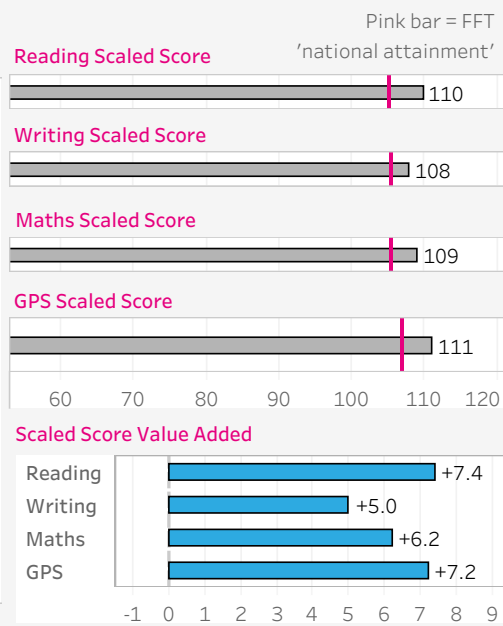

## Barns Green Primary School (9382038)

Total pupils	18
Pupils with KS1	18

	School Attainment	FFT 'National Attainment'	School Value Added*	Reading Scaled Score	Writing Scaled Score	Maths Scaled Score	GPS Scaled Score
% Expected standard+ (Re, Wr, Ma)	83%	70%	+29%	110	108	109	111
% Higher standard (Re, Wr, Ma)	22%	15%	+17%				
Average Scaled Score (Re, GPS, Ma)	109.8	106	+6.8				
Average Scaled Score (Re, Ma)	109.5	105	+6.8				
% Expected standard+ Reading	94%	79%	+24%				
% Higher standard Reading	50%	32%	+32%				
Scaled Score Reading	109.8	105	+7.4				
% Expected standard+ Writing	89%	76%	+23%				
% Higher standard Writing	22%	20%	+13%				
Scaled Score Writing	107.9	105	+5.0				
% Expected standard+ Maths	94%	78%	+30%				
% Higher standard Maths	44%	27%	+32%				
Scaled Score Maths	109.1	105	+6.2				
% Expected standard+ GPS	94%	76%	+27%				
% Higher standard GPS	44%	29%	+28%				
Scaled Score GPS	111.1	107	+7.2				

### Reading: Value Added Scatterplot

Female (orange) | Male (blue)

### Maths: Value Added Scatterplot

Female (orange) | Male (blue)

### GPS: Value Added Scatterplot

Female (orange) | Male (blue)