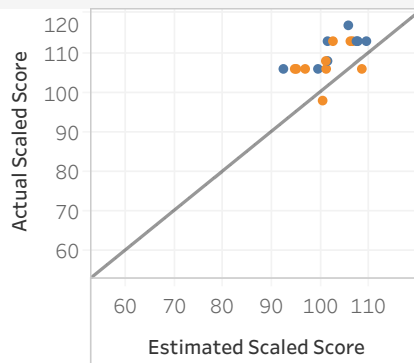

## Barns Green Primary School (9382038)

Total pupils	18
Pupils with KS1	18

	School Attainment	FFT 'National Attainment'	School Value Added*	Reading Scaled Score	Writing Scaled Score	Maths Scaled Score	GPS Scaled Score
% Expected standard+ (Re, Wr, Ma)	83%	70%	+29%	110	108	109	111
% Higher standard (Re, Wr, Ma)	22%	15%	+17%				
Average Scaled Score (Re, GPS, Ma)	109.8	106	+6.8				
Average Scaled Score (Re, Ma)	109.5	105	+6.8				
% Expected standard+ Reading	94%	79%	+24%				
% Higher standard Reading	50%	32%	+32%				
Scaled Score Reading	109.8	105	+7.4				
% Expected standard+ Writing	89%	76%	+23%				
% Higher standard Writing	22%	20%	+13%				
Scaled Score Writing	107.9	105	+5.0				
% Expected standard+ Maths	94%	78%	+30%				
% Higher standard Maths	44%	27%	+32%				
Scaled Score Maths	109.1	105	+6.2				
% Expected standard+ GPS	94%	76%	+27%				
% Higher standard GPS	44%	29%	+28%				
Scaled Score GPS	111.1	107	+7.2				

### Value Added progress for pupil groups

	Pupils	Reading Scaled Score	Reading Value Added	Writing Scaled Score	Writing Value Added	Maths Scaled Score	Maths Value Added
All Pupils	18	109.8	+7.4	107.9	+5.0	109.1	+6.2
Female	10	109.4	+7.1	107.2	+4.5	107.5	+4.6
Male	8	110.4	+7.8	108.8	+5.7	111.1	+8.1
Middle attainers	13	111.8	+6.5	109.6	+4.1	110.3	+4.9
Lower attainers	5	104.6	+9.8	103.4	+7.5	106.0	+9.6
Not FSM6	18	109.8	+7.4	107.9	+5.0	109.1	+6.2
Not SEN	16	111.1	+7.8	109.1	+5.4	109.5	+5.8
SEN	2	99.5	+4.6	98.0	+2.1	106.0	+9.3
Autumn	4	105.5	+5.9	106.5	+6.2	105.8	+5.0
Spring	6	111.7	+6.3	110.3	+4.7	112.8	+7.3
Summer	8	110.6	+9.1	106.8	+4.7	108.0	+5.9

### Reading: Value Added Scatterplot

Female (orange) | Male (blue)

### Maths: Value Added Scatterplot

Female (orange) | Male (blue)